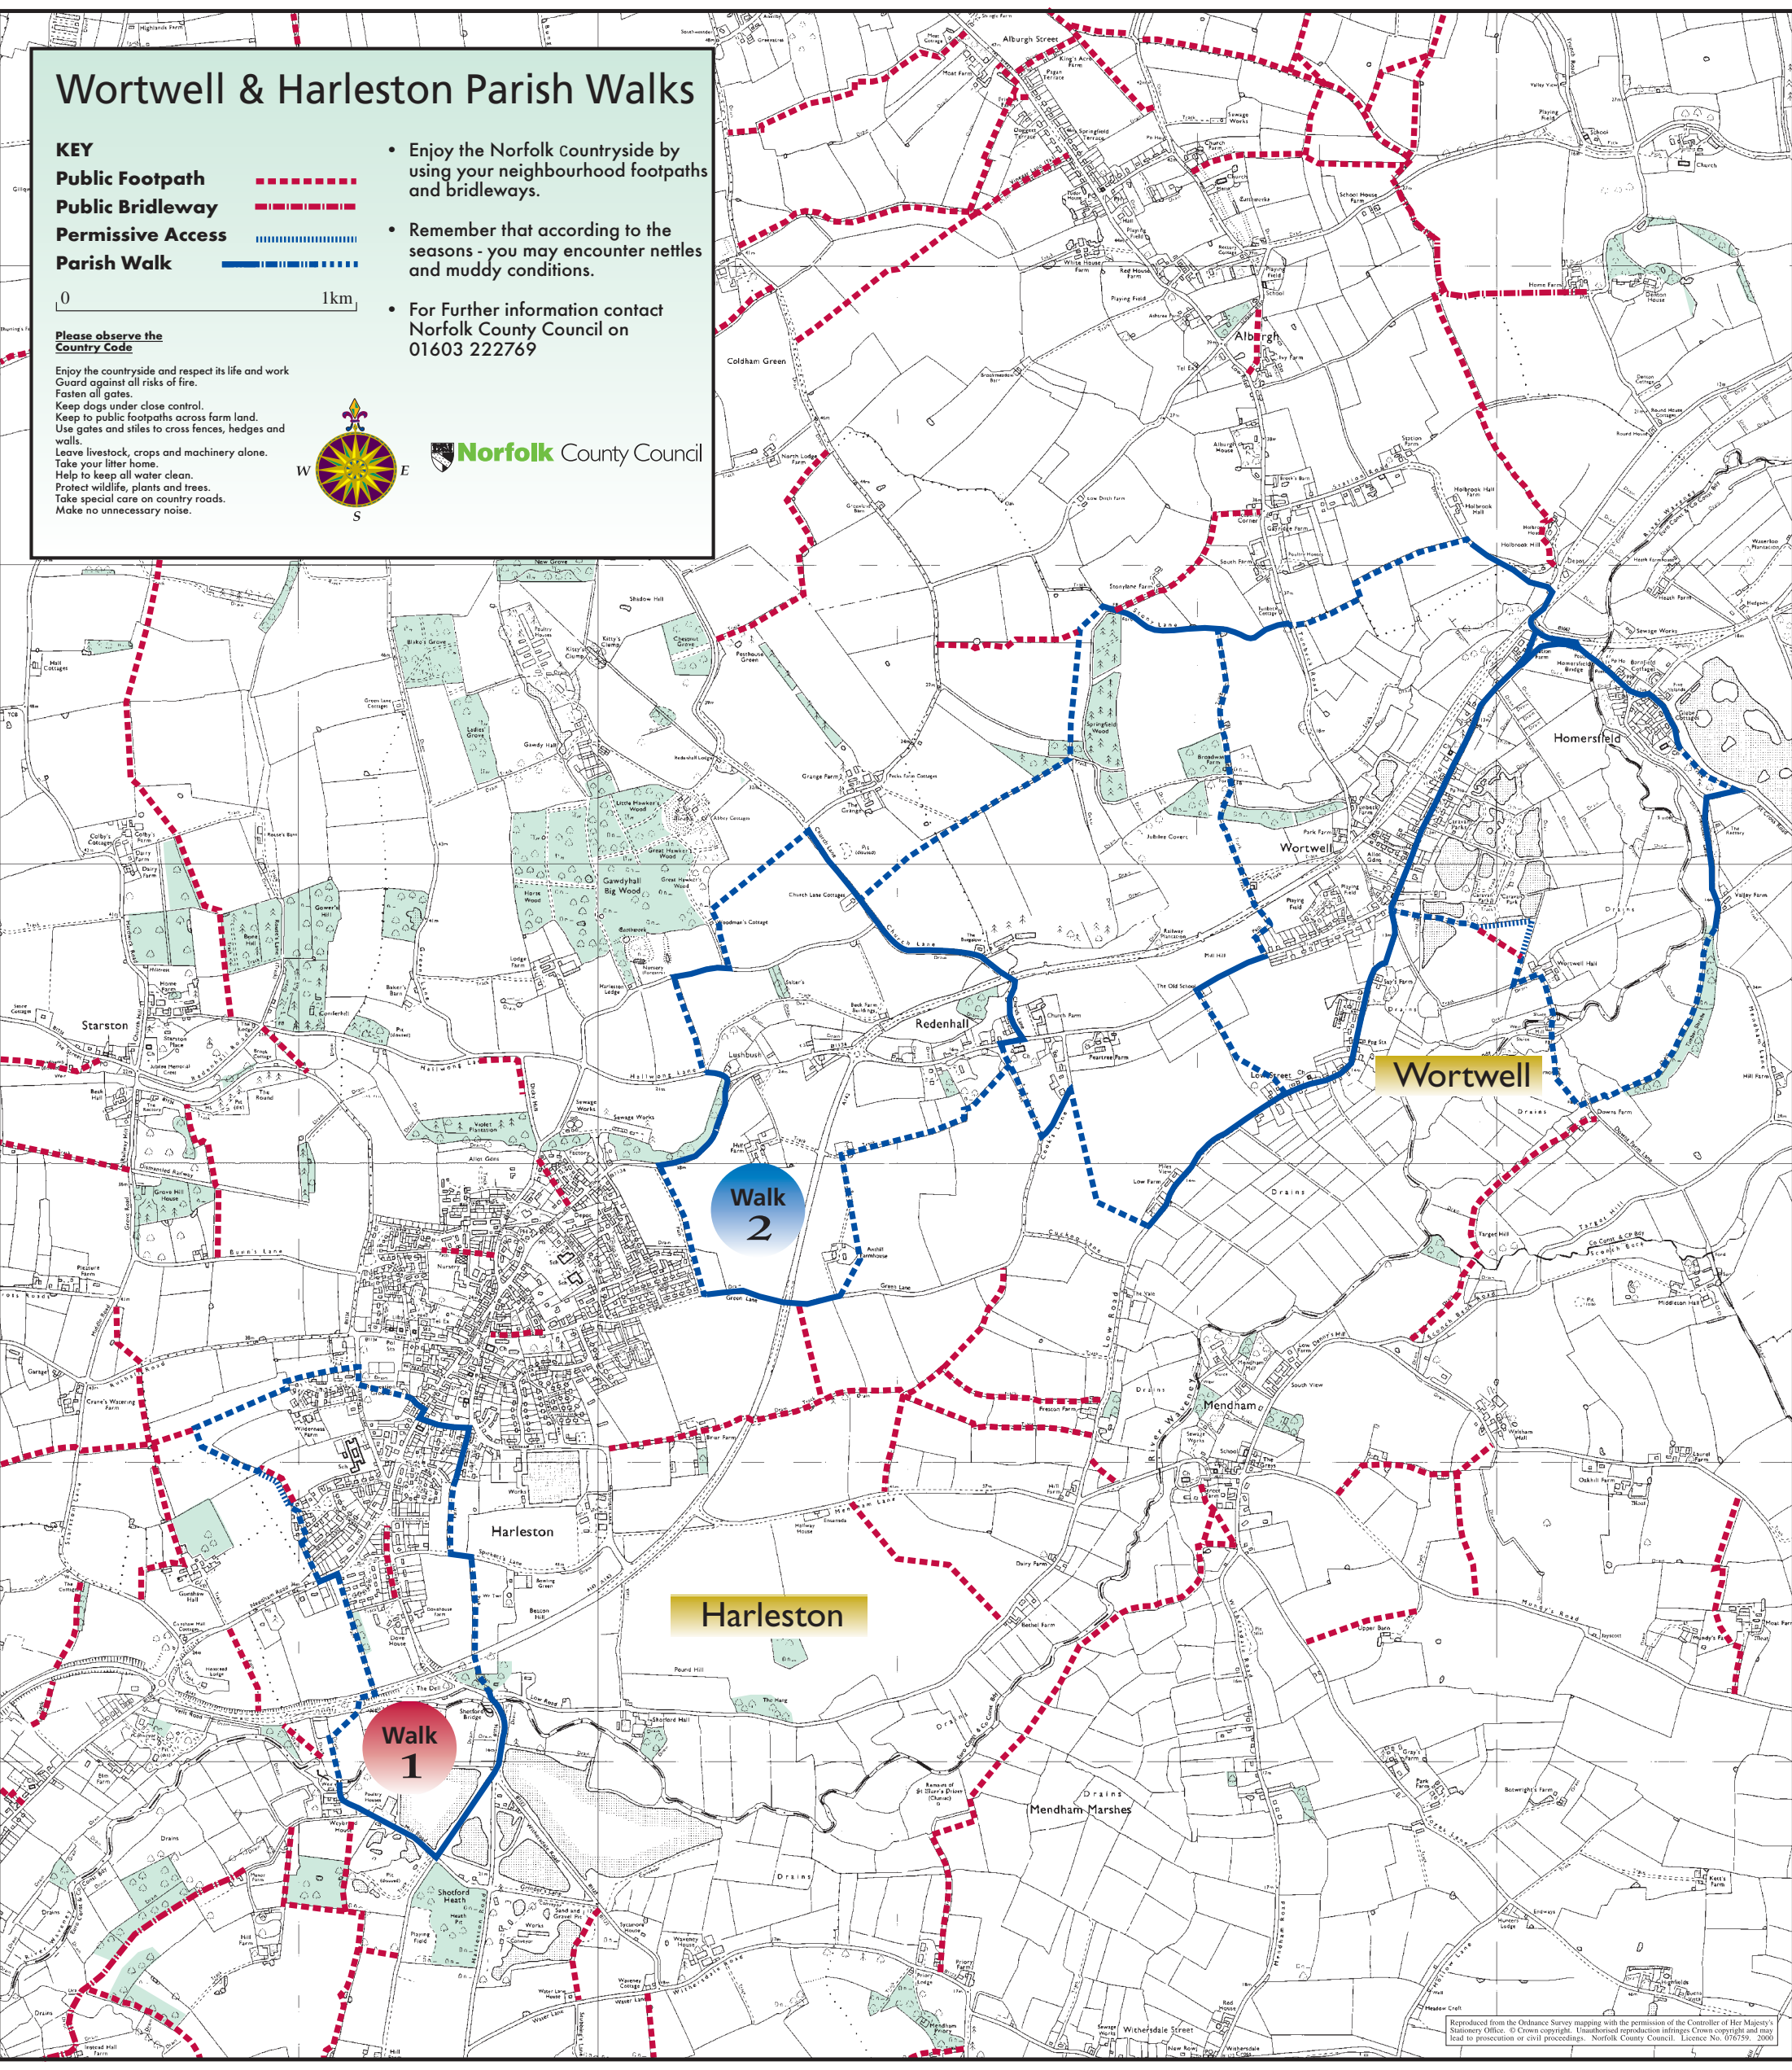

Wortwell & Harleston Parish Walks

KEY

- **Public Footpath**
- **Public Bridleway**
- **Permissive Access**
- **Parish Walk**

0 1km

Please observe the Country Code

Enjoy the countryside and respect its life and work
Guard against all risks of fire.
Fasten all gates.
Keep dogs under close control.
Keep to public footpaths across farm land.
Use gates and stiles to cross fences, hedges and walls.
Leave livestock, crops and machinery alone.
Take your litter home.
Help to keep all water clean.
Protect wildlife, plants and trees.
Take special care on country roads.
Make no unnecessary noise.

Norfolk County Council

- Enjoy the Norfolk Countryside by using your neighbourhood footpaths and bridleways.
- Remember that according to the seasons - you may encounter nettles and muddy conditions.
- For Further information contact Norfolk County Council on 01603 222769

Wortwell

Harleston

Walk 1

Walk 2